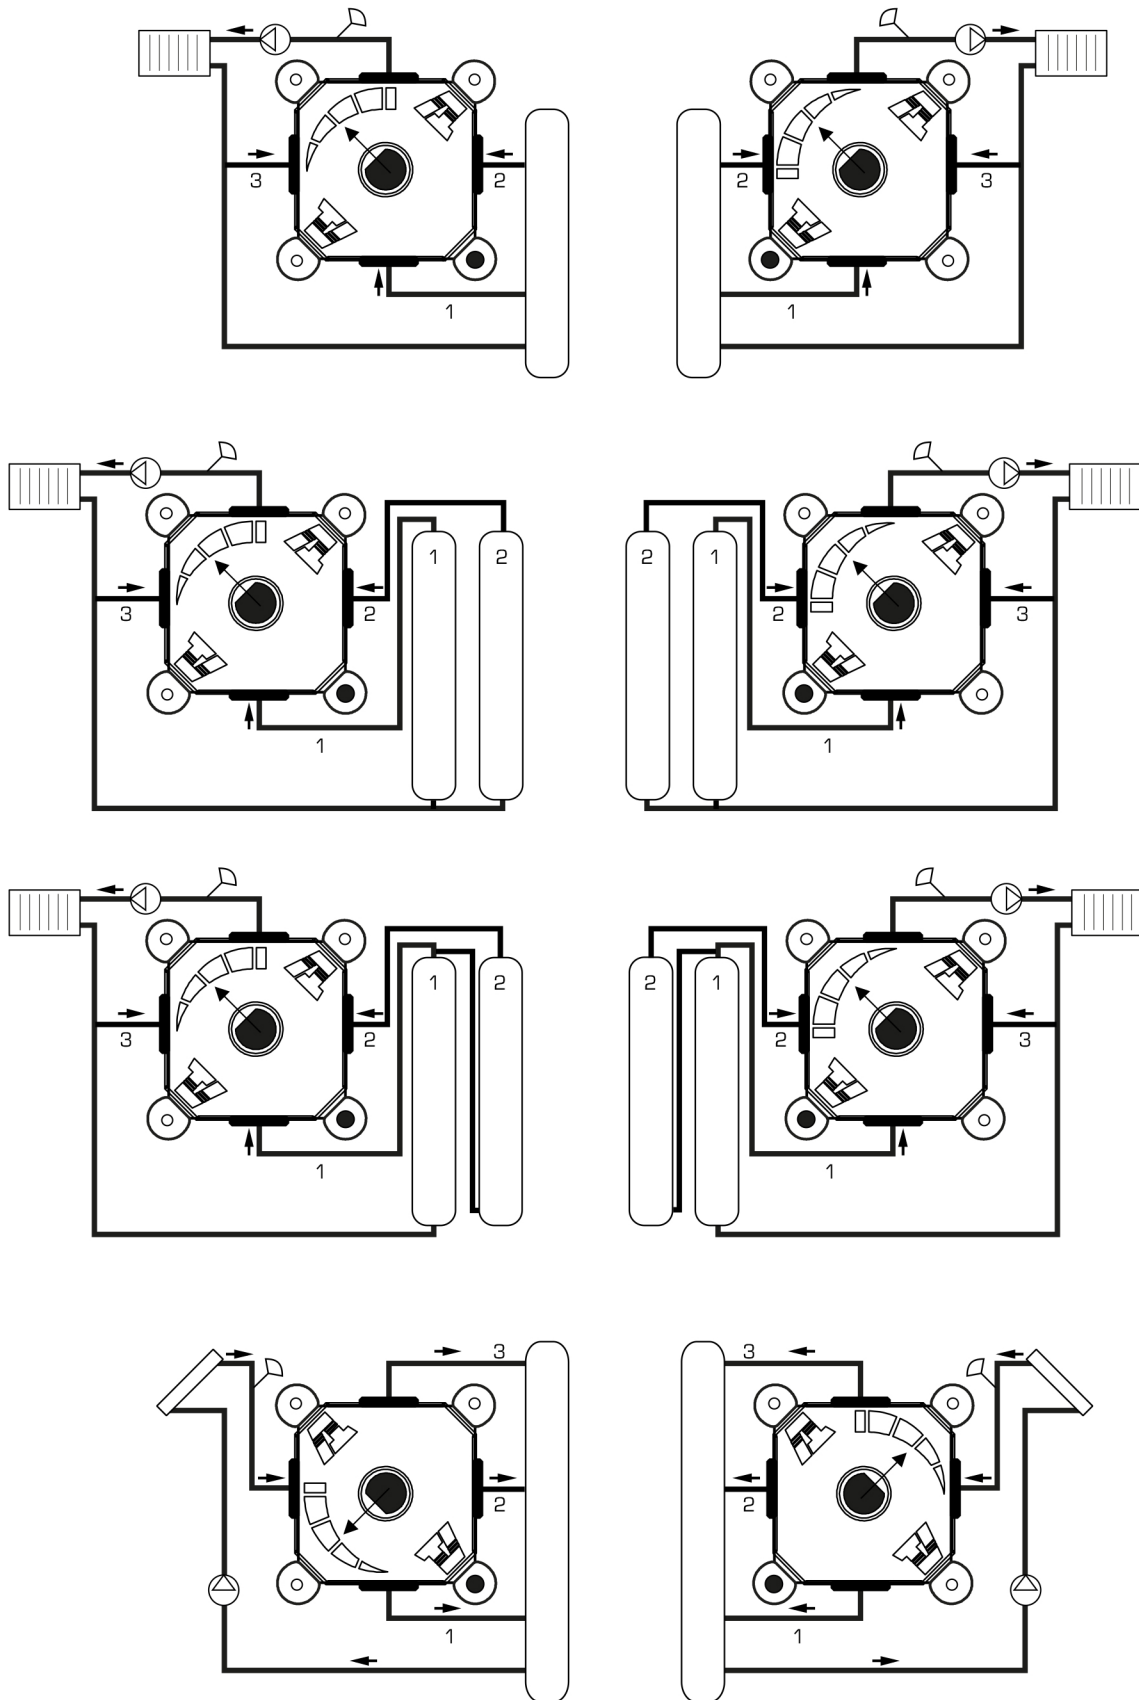

Inkopplingsexempel för shuntventil TV 4BIV Connection examples for mixing valve TV 4BIV

by  **Termoventiler AB**